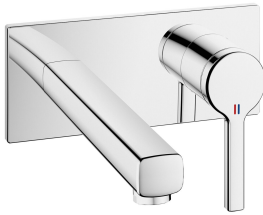

KWC AVA 2.0 Trim kit - Lever mixer - Basin

Modell-Linie: AVA 2.0 | 11.462.033.000
Taps | Manual taps

KWC-No.

125105
chromeline, A 175, Trim kit

125106
chromeline, A 225, Trim kit

- * Fixed spout
- Neoperl® Perlator® SSR, swivelling jet regulator
- * OptimalSpace - ample space for washing or working
- * KWC cartridge M 35 H
- with ceramic discs

Projection A

A 175

A 225

- flow rate and temperature continuously variable
- * To be ordered separately:
- Unit for concealed installation ½" 39.001.402.000
- * To be ordered separately (optional or if necessary):
- Extension set 20 mm Z.536.333

Technical Data

Flow rate
Spout
Diameter
Handling
Color code
Installation type
Faucet_typ
Acoustic group
Concealed unit
Projection A
Energy label
material

5 l/min (3 bar)
fixed
173 x 74
front lever
chromeline
Wall mounted
Faucet
yes
Trim kit
A 175
A
Brass

Mandatory Accessories

KWC AVA 2.0

Trim kit - Lever mixer - Basin

Modell-Linie: AVA 2.0 | 11.462.033.000

Taps | Manual taps

AVA 2.0 Concealed unit

125189

39.001.402.000
