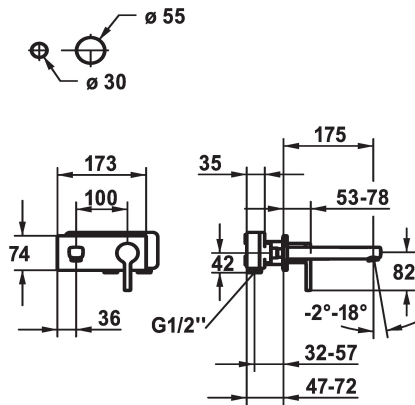

KWC AVA 2.0 Trim kit - Lever mixer - Basin

Modell-Linie: AVA 2.0 | 11.462.033.000
Taps | Manual taps

KWC-No.

125105
chromeline, A 175, Trim kit

125106
chromeline, A 225, Trim kit

- * Fixed spout
- Neoperl® Perlator® SSR, swivelling jet regulator
- * OptimalSpace - ample space for washing or working
- * KWC cartridge M 35 H
- with ceramic discs

Projection A

A 175

A 225

- flow rate and temperature continuously variable
- * To be ordered separately:
- Unit for concealed installation ½" 39.001.402.000
- * To be ordered separately (optional or if necessary):
- Extension set 20 mm Z.536.333

Technical Data

Flow rate
Spout
Diameter
Handling
Color code
Installation type
Faucet_typ
Acoustic group
Concealed unit
Projection A
Energy label
material

5 l/min (3 bar)
fixed
173 x 74
front lever
chromeline
Wall mounted
Faucet
yes
Trim kit
A 175
A
Brass

Mandatory Accessories

KWC AVA 2.0

Trim kit - Lever mixer - Basin

Modell-Linie: AVA 2.0 | 11.462.033.000

Taps | Manual taps

AVA 2.0 Concealed unit

125189

39.001.402.000
