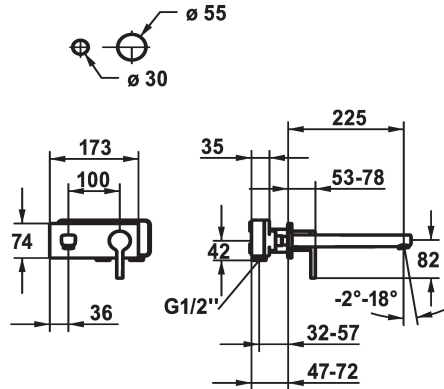

KWC AVA 2.0 Trim kit - Lever mixer - Basin

Modell-Linie: AVA 2.0 | 11.462.034.000
Taps | Manual taps

KWC-No.

125105
chromeline, A 175, Trim kit

125106
chromeline, A 225, Trim kit

Projection A

A 175

A 225

- * Fixed spout
- Neoperl® Perlator® SSR, swivelling jet regulator
- * OptimalSpace - ample space for washing or working
- * KWC cartridge M 35 H
- with ceramic discs

- flow rate and temperature continuously variable
- * To be ordered separately:
- Unit for concealed installation ½" 39.001.402.000
- * To be ordered separately (optional or if necessary):
- Extension set 20 mm Z.536.333

Technical Data

| |
|-------------------|
| Flow rate |
| Spout |
| Diameter |
| Handling |
| Color code |
| Installation type |
| Faucet_typ |
| Acoustic group |
| Concealed unit |
| Projection A |
| Energy label |
| material |

Trim kit - Lever mixer - Basin

Modell-Linie: AVA 2.0 | 11.462.034.000

Taps | Manual taps

AVA 2.0 Concealed unit

125189

39.001.402.000
