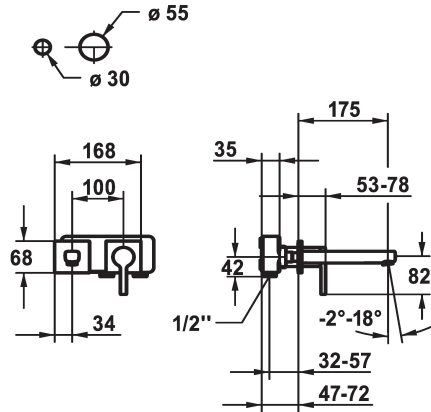

KWC AVA 2.0 Trim kit - Lever mixer - Basin

Modell-Linie: AVA 2.0 | 11.462.063.000
Taps | Manual taps

KWC-No.

125108
chromeline, A 175, Trim kit

125109
chromeline, A 225, Trim kit

Projection A

A 175

A 225

- * Fixed spout
- Neoperl® Perlator® SSR, swivelling jet regulator
- * OptimalSpace - ample space for washing or working
- * KWC cartridge M 35 H
- with ceramic discs

- flow rate and temperature continuously variable
- * To be ordered separately:
- Unit for concealed installation 1/2" 39.001.402.000
- * To be ordered separately (optional or if necessary):
- Extension set 20 mm Z.536.333

Technical Data

Flow rate	5 l/min (3 bar)
Spout	fixed
Diameter	168 x 68
Handling	front lever
Color code	chromeline
Installation type	Wall mounted
Faucet_typ	Faucet
Acoustic group	yes
Concealed unit	Trim kit
Projection A	A 175
Energy label	A
material	Brass

Flow rate	5 l/min (3 bar)
Spout	fixed
Diameter	168 x 68
Handling	front lever
Color code	chromeline
Installation type	Wall mounted
Faucet_typ	Faucet
Acoustic group	yes
Concealed unit	Trim kit
Projection A	A 175
Energy label	A
material	Brass