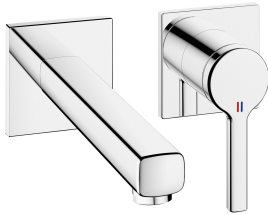

KWC AVA 2.0 Trim kit - Lever mixer - Basin

Modell-Linie: AVA 2.0 | 11.462.063.000
Taps | Manual taps

KWC-No.

125108
chromeline, A 175, Trim kit

125109
chromeline, A 225, Trim kit

Projection A

A 175

A 225

- * Fixed spout
- Neoperl® Perlator® SSR, swivelling jet regulator
- * OptimalSpace - ample space for washing or working
- * KWC cartridge M 35 H
- with ceramic discs

- flow rate and temperature continuously variable
- * To be ordered separately:
- Unit for concealed installation 1/2" 39.001.402.000
- * To be ordered separately (optional or if necessary):
- Extension set 20 mm Z.536.333

Technical Data

Flow rate	5 l/min (3 bar)
Spout	fixed
Diameter	168 x 68
Handling	front lever
Color code	chromeline
Installation type	Wall mounted
Faucet_typ	Faucet
Acoustic group	yes
Concealed unit	Trim kit
Projection A	A 175
Energy label	A
material	Brass

Flow rate	5 l/min (3 bar)
Spout	fixed
Diameter	168 x 68
Handling	front lever
Color code	chromeline
Installation type	Wall mounted
Faucet_typ	Faucet
Acoustic group	yes
Concealed unit	Trim kit
Projection A	A 175
Energy label	A
material	Brass