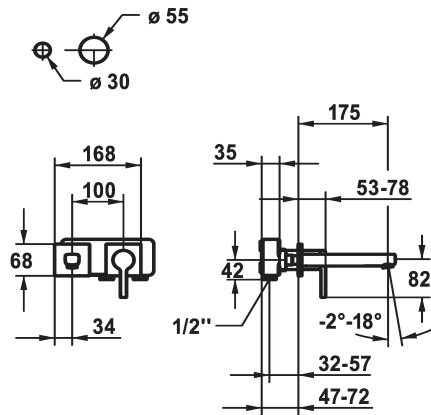

KWC AVA 2.0 Trim kit - Lever mixer - Basin

Modell-Linie: AVA 2.0 | 11.462.063.000
Kranar | Hydraulické armatúry

KWC-No.

125108
chromeline, A 175, Trim kit

125109
chromeline, A 225, Trim kit

- * Fixed spout
- Neoperl® Perlator® SSR, swivelling jet regulator
- * OptimalSpace - ample space for washing or working
- * KWC cartridge M 35 H
- with ceramic discs

Projection_A

A175

A225

- flow rate and temperature continuously variable
- * To be ordered separately:
- Unit for concealed installation 1/2" 39.001.402.000
- * To be ordered separately (optional or if necessary):
- Extension set 20 mm Z.536.333

Technical Data

A_Spout_Spray

5 l/min (3 bar)

ATT-KWC-AUSLAUF

fest

Diameter

168x68

Handling