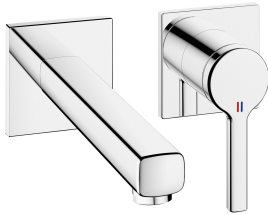

KWC AVA 2.0 Trim kit - Lever mixer - Basin

Modell-Linie: AVA 2.0 | 11.462.063.000
Kranar | Hydraulické armatúry

KWC-No.

125108
chromeline, A 175, Trim kit

125109
chromeline, A 225, Trim kit

- * Fixed spout
- Neoperl® Perlator® SSR, swivelling jet regulator
- * OptimalSpace - ample space for washing or working
- * KWC cartridge M 35 H
- with ceramic discs

Projection_A

A175

A225

- flow rate and temperature continuously variable
- * To be ordered separately:
- Unit for concealed installation 1/2" 39.001.402.000
- * To be ordered separately (optional or if necessary):
- Extension set 20 mm Z.536.333

Technical Data

A_Spout_Spray

5 l/min (3 bar)

ATT-KWC-AUSLAUF

fest

Diameter

168x68

Handling

frontbedient

ATT-KWC-FARBCODE

chromeline

Installation_type

Väggmontering

Faucet_typ

01

G_Acoustic group