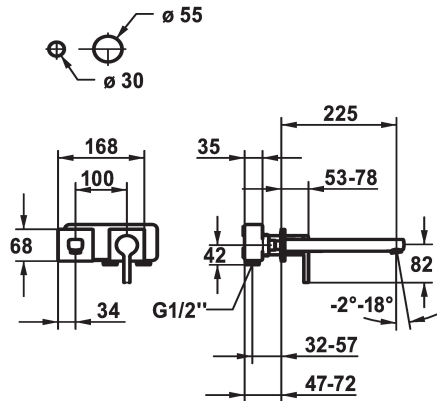

KWC AVA 2.0 Trim kit - Lever mixer - Basin

Modell-Linie: AVA 2.0 | 11.462.064.000
Taps | Manual taps

KWC-No.

125108
chromeline, A 175, Trim kit

125109
chromeline, A 225, Trim kit

- * Fixed spout
- Neoperl® Perlator® SSR, swivelling jet regulator
- * OptimalSpace - ample space for washing or working
- * KWC cartridge M 35 H
- with ceramic discs

Projection A

A 175

A 225

- flow rate and temperature continuously variable
- * To be ordered separately:
- Unit for concealed installation ½" 39.001.402.000
- * To be ordered separately (optional or if necessary):
- Extension set 20 mm Z.536.333

Technical Data

Flow rate
Spout
Diameter
Handling
Color code
Installation type
Faucet_typ
Acoustic group
Concealed unit
Projection A
Energy label
material

5 l/min (3 bar)
fixed
168 x 68
front lever
chromeline
Wall mounted
Faucet
yes
Trim kit
A 225
A
Brass

Mandatory Accessories

KWC AVA 2.0
Trim kit - Lever mixer - Basin

Modell-Linie: AVA 2.0 | 11.462.064.000
Taps | Manual taps

AVA 2.0 Concealed unit

125189
39.001.402.000
