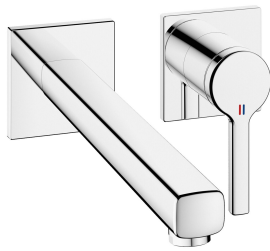

KWC AVA 2.0 Trim kit - Lever mixer - Basin

Modell-Linie: AVA 2.0 | 11.462.064.000
Taps | Manual taps

KWC-No.

125108
chromeline, A 175, Trim kit

125109
chromeline, A 225, Trim kit

- * Fixed spout
- Neoperl® Perlator® SSR, swivelling jet regulator
- * OptimalSpace - ample space for washing or working
- * KWC cartridge M 35 H
- with ceramic discs

Projection A

A 175

A 225

- flow rate and temperature continuously variable
- * To be ordered separately:
- Unit for concealed installation ½" 39.001.402.000
- * To be ordered separately (optional or if necessary):
- Extension set 20 mm Z.536.333

Technical Data

Flow rate
Spout
Diameter
Handling
Color code
Installation type
Faucet_typ
Acoustic group
Concealed unit
Projection A
Energy label
material

5 l/min (3 bar)
fixed
168 x 68
front lever
chromeline
Wall mounted
Faucet
yes
Trim kit
A 225
A
Brass

Mandatory Accessories

KWC AVA 2.0
Trim kit - Lever mixer - Basin

Modell-Linie: AVA 2.0 | 11.462.064.000
Taps | Manual taps

AVA 2.0 Concealed unit

125189
39.001.402.000
