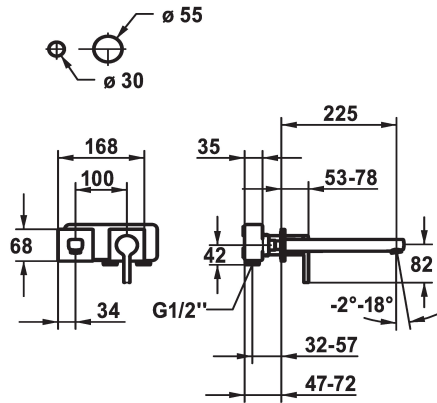

## KWC AVA 2.0 Trim kit - Lever mixer - Basin

Modell-Linie: AVA 2.0 | 11.462.064.000  
Taps | Manual taps

### KWC-No.

**125108**  
chromeline, A 175, Trim kit

**125109**  
chromeline, A 225, Trim kit

- \* Fixed spout
- Neoperl® Perlator® SSR, swivelling jet regulator
- \* OptimalSpace - ample space for washing or working
- \* KWC cartridge M 35 H
- with ceramic discs

### Technical Data

Flow rate	5 l/min (3 bar)
Spout	fixed
Diameter	168 x 68
Handling	front lever
Color code	chromeline
Installation type	Wall mounted
Faucet_typ	Faucet
Acoustic group	yes
Concealed unit	Trim kit
Projection A	A 225
Energy label	A
material	Brass

Flow rate	5 l/min (3 bar)
Spout	fixed
Diameter	168 x 68
Handling	front lever
Color code	chromeline
Installation type	Wall mounted
Faucet_typ	Faucet
Acoustic group	yes
Concealed unit	Trim kit
Projection A	A 225
Energy label	A
material	Brass