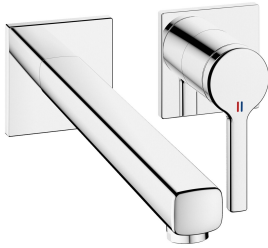

## KWC AVA 2.0 Trim kit - Lever mixer - Basin

Modell-Linie: AVA 2.0 | 11.462.064.000  
Taps | Manual taps

### KWC-No.

**125108**  
chromeline, A 175, Trim kit

**125109**  
chromeline, A 225, Trim kit

- \* Fixed spout
- Neoperl® Perlator® SSR, swivelling jet regulator
- \* OptimalSpace - ample space for washing or working
- \* KWC cartridge M 35 H
- with ceramic discs

### Technical Data

Flow rate	5 l/min (3 bar)
Spout	fixed
Diameter	168 x 68
Handling	front lever
Color code	chromeline
Installation type	Wall mounted
Faucet_typ	Faucet
Acoustic group	yes
Concealed unit	Trim kit
Projection A	A 225
Energy label	A
material	Brass

Flow rate	5 l/min (3 bar)
Spout	fixed
Diameter	168 x 68
Handling	front lever
Color code	chromeline
Installation type	Wall mounted
Faucet_typ	Faucet
Acoustic group	yes
Concealed unit	Trim kit
Projection A	A 225
Energy label	A
material	Brass