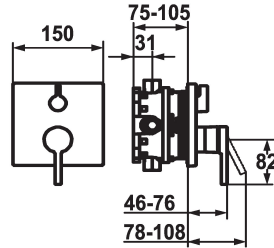

KWC AVA 2.0 Trim kit - Lever mixer - Tub

Modell-Linie: AVA 2.0 | 20.464.500.000
Showers | Exposed bath mixer

KWC-No.

125128
chromeline, Trim kit

125130
chromeline, Trim kit, with vacuum breaker

- * Trim kit with function unit
- * Outflow top and below
- * Turning handle for diverter
- * KWC cartridge M 35 H
- with ceramic discs
- flow rate and temperature continuously variable
- * Scope of delivery:

Concealed_unit

Trim kit

Trim kit, with vacuum breaker

- Function unit, lever, cap, sleeve, cover plate, holder for escutcheon, diverter
- Fastening of the cover plate without screws
- * To be ordered separately:
- Unit for concealed installation KWC BLUEBOX®
- 1/2", without shut-off valve, 39.999.900.931
- 3/4" (1/2"), with shut-off valve, 39.999.910.931

Technical Data

Flow rate
Diameter
Handling
Color code
Installation_type
Faucet_typ
Acoustic group
Concealed_unit
Energy Label
material

19 l/min (3 bar)
150 x 150
front lever
chrome
Wall mounted
Faucet
Battery1
Trim kit
C
Brass

Optional Accessories

KWC AVA 2.0 Trim kit - Lever mixer - Tub

Modell-Linie: AVA 2.0 | 20.464.500.000
Showers | Exposed bath mixer

BLUEBOX Extension set 15 mm

537595
Z.537.595

BLUEBOX Reverse adapter

537953
Z.537.953