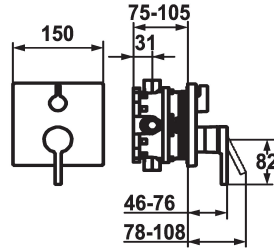

### KWC-No.

**125128**  
chromeline, Trim kit

**125130**  
chromeline, Trim kit, with vacuum breaker

- \* Trim kit with function unit
- \* Outflow top and below
- \* Turning handle for diverter
- \* KWC cartridge M 35 H
- with ceramic discs
- flow rate and temperature continuously variable
- \* Scope of delivery:

### ATT-KWC-UNTERPUTZ

FM-Set

FM-Set mit SI

- Function unit, lever, cap, sleeve, cover plate, holder for escutcheon, diverter
- Fastening of the cover plate without screws
- \* To be ordered separately:
- Unit for concealed installation KWC BLUEBOX®
- 1/2", without shut-off valve, 39.999.900.931
- 3/4" (1/2"), with shut-off valve, 39.999.910.931

### Tekniset tiedot

ATT-KWC-A_ABGANG_UP
Halkaisija
Handling
ATT-KWC-FARBCODE
Installation_type
Faucet_typ
G_Acoustic group
ATT-KWC-UNTERPUTZ
EnergyLabelCH
Materiaali
IviCode

19 l/min (3 bar)
150x150
frontbedient
chromeline
Seinäasennus
01
yes
FM-Set
C
Messinki
0