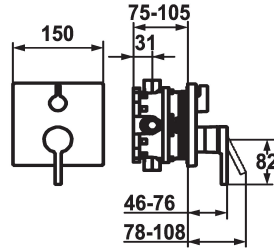

KWC AVA 2.0 Trim kit - Lever mixer - Tub

Modell-Linie: AVA 2.0 | 20.464.500.000
Armatura natryskowa | Baterie wannowe

KWC-No.

125128
chromeline, Trim kit

125130
chromeline, Trim kit, with vacuum breaker

- * Trim kit with function unit
- * Outflow top and below
- * Turning handle for diverter
- * KWC cartridge M 35 H
- with ceramic discs
- flow rate and temperature continuously variable
- * Scope of delivery:

ATT-KWC-UNTERPUTZ

FM-Set

FM-Set mit SI

- Function unit, lever, cap, sleeve, cover plate, holder for escutcheon, diverter
- Fastening of the cover plate without screws
- * To be ordered separately:
- Unit for concealed installation KWC BLUEBOX®
- 1/2", without shut-off valve, 39.999.900.931
- 3/4" (1/2"), with shut-off valve, 39.999.910.931

Dane techniczne

ATT-KWC-A_ABGANG_UP

średnicy

Handling

ATT-KWC-FARBCODE

Installation_type

Faucet_typ

G_Acoustic group

ATT-KWC-UNTERPUTZ

EnergyLabelCH

Material

19 l/min (3 bar)

150x150

frontbedient

chromeline

Montaż naścienny