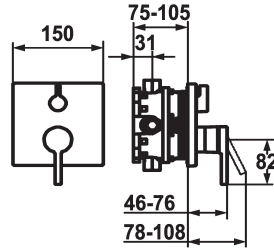

KWC AVA 2.0 Trim kit - Lever mixer - Tub

Modell-Linie: AVA 2.0 | 20.464.510.000
Duschar | Badkarsarmaturer

KWC-No.

125128
chromeline, Trim kit

125130
chromeline, Trim kit, with vacuum breaker

- * Trim kit with function unit
- * Outflow top and below
- * Turning handle for diverter
- * KWC cartridge M 35 H
- with ceramic discs
- flow rate and temperature continuously variable
- * Scope of delivery:

ATT-KWC-UNTERPUTZ

FM-Set

FM-Set mit SI

- Function unit, lever, cap, sleeve, cover plate, holder for escutcheon, diverter
- Fastening of the cover plate without screws
- * To be ordered separately:
- Unit for concealed installation KWC BLUEBOX®
- 1/2", without shut-off valve, 39.999.900.931
- 3/4" (1/2"), with shut-off valve, 39.999.910.931

Technical Data

ATT-KWC-A_ABGANG_UP

Diameter

Handling

ATT-KWC-FARBCODE

Installation_type

Faucet_typ

G_Acoustic group

ATT-KWC-UNTERPUTZ

EnergyLabelCH

Material

19 l/min (3 bar)

150x150

frontbedient

chromeline

Väggmontering