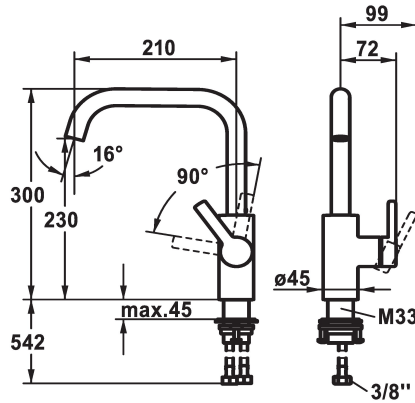

KWC LUNA E Lever mixer - Kitchen

Modell-Linie: LUNA E | 10.441.013.000FL
Umyvadlové armatury | Hydraulické armatury

KWC-No.

125131
chromeline, A210

125132
matt black, A210

ATT-KWC-FARBCODE

chromeline

matt black

- * Lever mixer
- * Lever installation only possible on the right side
- Child safety: cold water flow in lever position towards the front
- * gap between wall and centre of mounting hole min. 25 mm
- * SwivelStop - swivel spout 360°, limitable to 150°
- Neoperl® Caché®
- * KWC cartridge M 35 S

- with ceramic discs
- flow rate and temperature continuously variable
- * Flexible connection hoses 3/8"
- * QuickInstallation - Fastening via threaded connection with locking screws
- * Mounting hole size ø35 mm

Technické údaje

A_Spout_Spray

12 l/min (3 bar)

Connection

Flexible_Anschlussschläuche

ATT-KWC-AUSLAUF

schwenkbar

Handling