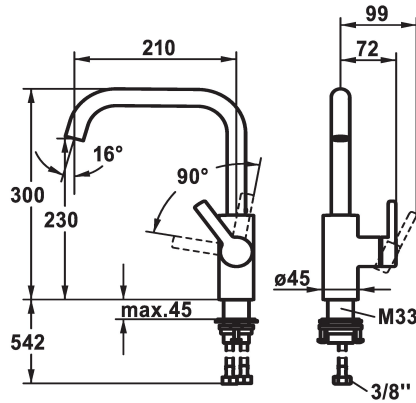

## KWC LUNA E Lever mixer - Kitchen

Modell-Linie: LUNA E | 10.441.013.000FL  
Hanat | Käsikäyttöiset hanat

### ATT-KWC-FARBCODE

chromeline

matt black

- \* Lever mixer
- \* Lever installation only possible on the right side
- Child safety: cold water flow in lever position towards the front
- \* gap between wall and centre of mounting hole min. 25 mm
- \* SwivelStop - swivel spout 360°, limitable to 150°
- Neoperl® Caché®
- \* KWC cartridge M 35 S

- with ceramic discs
- flow rate and temperature continuously variable
- \* Flexible connection hoses 3/8"
- \* QuickInstallation - Fastening via threaded connection with locking screws
- \* Mounting hole size ø35 mm

### Tekniset tiedot

A\_Spout\_Spray

12 l/min (3 bar)

Connection

Flexible\_Anschlussschläuche

Spout

schwenkbar

Handling