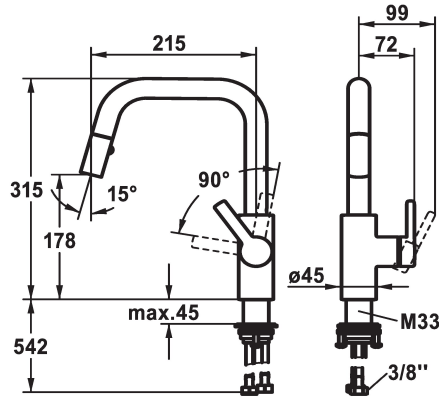

KWC LUNA E Lever mixer - Kitchen

Modell-Linie: LUNA E | 10.441.004.000FL
Taps | Manual taps

KWC-No.

125133
chromeline, A215

125134
matt black, A215

Color code

chrome

matt black

- Lever mixer
- Lever installation only possible on the right side
- Child safety: cold water flow in lever position towards the front
- gap between wall and centre of mounting hole min. 25 mm
- TouchProtect - anti-scald protection thanks to the "double skin" principle
- Pull-out spray
- Neoperl® Cascade®
- PowerClean - needle spray mode, with automatic diverter reset
- up to 400 mm pull-out length

- black fabric hose
- QuickConnect - Simple hose connection system
- SwivelStop - hose guide, swivelling 360°, limitable to 150°
- KWC cartridge M 35 S
- with ceramic discs
- flow rate and temperature continuously variable
- Flexible connection hoses 3/8"
- QuickInstallation - Fastening via threaded connection with locking screws
- Mounting hole size ø35 mm

Technical Data

Flow rate needle spray

8 l/min (3 bar)

Flow rate normal spray

8 l/min (3 bar)

Connection

Flexible connection hoses

Spout

swivel

Handling

side lever

Kitchen_spray

Pull-out spray

Color code

chrome

Installation_type

Pillar installation

Faucet_typ

Faucet

Dimension Height

315

Acoustic group

Battery1

Projection_A

A 215

Energy Label

A

Dimension Water outlet

178

material

Brass