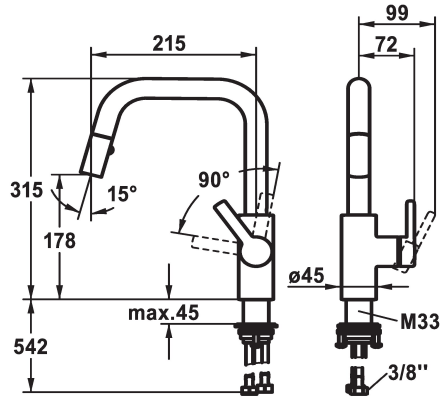

KWC LUNA E Lever mixer - Kitchen

Modell-Linie: LUNA E | 10.441.004.000FL
Taps | Manual taps

KWC-No.

125133
chromeline, A215

125134
matt black, A215

Color code

chromeline

matt black

- Lever mixer
- Lever installation only possible on the right side
- Child safety: cold water flow in lever position towards the front
- gap between wall and centre of mounting hole min. 25 mm
- TouchProtect - anti-scald protection thanks to the "double skin" principle
- Pull-out spray
- Neoperl® Cascade®
- PowerClean - needle spray mode, with automatic diverter reset
- up to 400 mm pull-out length

- black fabric hose
- QuickConnect - Simple hose connection system
- SwivelStop - hose guide, swivelling 360°, limitable to 150°
- KWC cartridge M 35 S
- with ceramic discs
- flow rate and temperature continuously variable
- Flexible connection hoses 3/8"
- QuickInstallation - Fastening via threaded connection with locking screws
- Mounting hole size ø35 mm

Technical Data

Flow rate needle spray

8 l/min (3 bar)

Flow rate normal spray

8 l/min (3 bar)

Connection

Flexible connection hoses

Spout

swivel

Handling

side lever

Kitchenspray

Pull-out spray

Color code

chromeline

Installation type

Pillar installation

Faucet_typ

Faucet

Measure Height

315

Acoustic group

yes

Projection A

A 215

Energy label

A

Dimension Water outlet

178

material

Brass