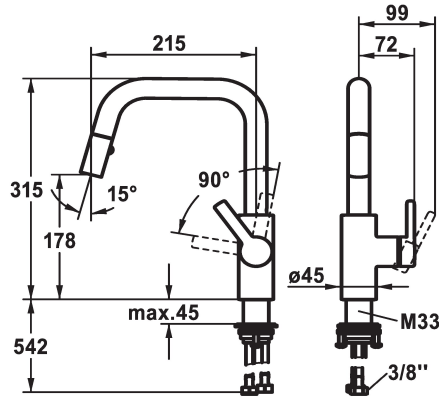

## KWC LUNA E Lever mixer - Kitchen

Modell-Linie: LUNA E | 10.441.004.000FL  
Hanat | Käsi käyttöiset hanat

### ATT-KWC-FARBCODE

chromeline

matt black

- \* Lever mixer
- \* Lever installation only possible on the right side
- Child safety: cold water flow in lever position towards the front
- \* gap between wall and centre of mounting hole min. 25 mm
- \* TouchProtect - anti-scald protection thanks to the "double skin" principle
- \* Pull-out spray
- Neoperl® Cascade®
- PowerClean - needle spray mode, with automatic diverter reset
- up to 400 mm pull-out length

- black fabric hose
- QuickConnect - Simple hose connection system
- \* SwivelStop - hose guide, swivelling 360°, limitable to 150°
- \* KWC cartridge M 35 S
- with ceramic discs
- flow rate and temperature continuously variable
- \* Flexible connection hoses 3/8"
- \* QuickInstallation - Fastening via threaded connection with locking screws
- \* Mounting hole size ø35 mm

### Tekniset tiedot

ATT-KWC-A\_AUSZUGBRAUSE\_SIEB

8 l/min (3 bar)

ATT-KWC-A\_AUSZUGBRAUSE\_NORMAL

8 l/min (3 bar)

Connection

Flexible\_Anschlussschläuche

Spout