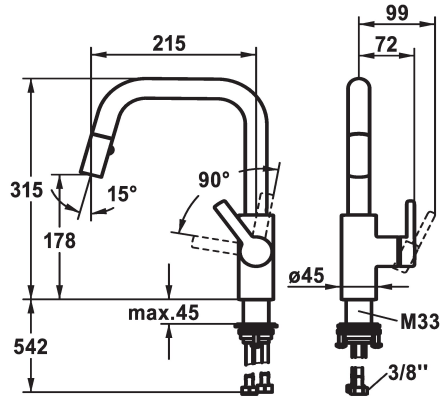

KWC LUNA E Lever mixer - Kitchen

Modell-Linie: LUNA E | 10.441.004.176FL
Umyvadlové armatury | Hydraulické armatury

KWC-No.

125133
chromeline, A215

125134
matt black, A215

ATT-KWC-FARBCODE

chromeline

matt black

- * Lever mixer
- * Lever installation only possible on the right side
- Child safety: cold water flow in lever position towards the front
- * gap between wall and centre of mounting hole min. 25 mm
- * TouchProtect - anti-scald protection thanks to the "double skin" principle
- * Pull-out spray
- Neoperl® Cascade®
- PowerClean - needle spray mode, with automatic diverter reset
- up to 400 mm pull-out length

- black fabric hose
- QuickConnect - Simple hose connection system
- * SwivelStop - hose guide, swivelling 360°, limitable to 150°
- * KWC cartridge M 35 S
- with ceramic discs
- flow rate and temperature continuously variable
- * Flexible connection hoses 3/8"
- * QuickInstallation - Fastening via threaded connection with locking screws
- * Mounting hole size ø35 mm

Technické údaje

ATT-KWC-A_AUSZUGBRAUSE_SIEB

8 l/min (3 bar)

ATT-KWC-A_AUSZUGBRAUSE_NORMAL

8 l/min (3 bar)

Connection

Flexible_Anschlusschläuche

ATT-KWC-AUSLAUF