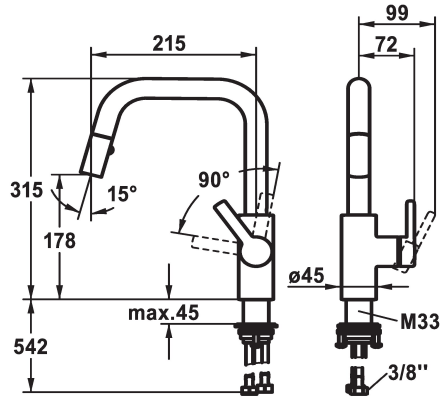

KWC LUNA E Lever mixer - Kitchen

Modell-Linie: LUNA E | 10.441.004.176FL
Hanat | Käsi käyttöiset hanat

KWC-No.

125133
chromeline, A215

125134
matt black, A215

ATT-KWC-FARBCODE

chromeline

matt black

- * Lever mixer
- * Lever installation only possible on the right side
- Child safety: cold water flow in lever position towards the front
- * gap between wall and centre of mounting hole min. 25 mm
- * TouchProtect - anti-scald protection thanks to the "double skin" principle
- * Pull-out spray
- Neoperl® Cascade®
- PowerClean - needle spray mode, with automatic diverter reset
- up to 400 mm pull-out length

- black fabric hose
- QuickConnect - Simple hose connection system
- * SwivelStop - hose guide, swivelling 360°, limitable to 150°
- * KWC cartridge M 35 S
- with ceramic discs
- flow rate and temperature continuously variable
- * Flexible connection hoses 3/8"
- * QuickInstallation - Fastening via threaded connection with locking screws
- * Mounting hole size ø35 mm

Tekniset tiedot

ATT-KWC-A_AUSZUGBRAUSE_SIEB

8 l/min (3 bar)

ATT-KWC-A_AUSZUGBRAUSE_NORMAL

8 l/min (3 bar)

Connection

Flexible_Anschluss-schläuche

Spout