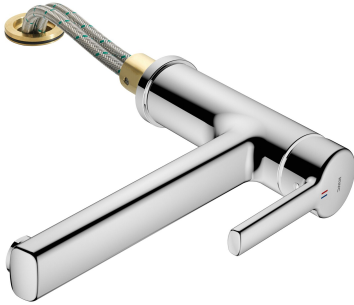

KWC LUNA E Lever mixer - Kitchen

Modell-Linie: LUNA E | 10.441.043.000FL
Taps | Manual taps

KWC-No.

125135
chromeline, A225

- * Lever mixer
- * Detachable for installation below windows - detached 55 mm
- * Swivel spout 160°
- Neoperl® Cascade®
- * KWC cartridge M 35
- with ceramic discs

- flow rate and temperature continuously variable
- * Flexible connection hoses 3/8"
- * Fastening by means of threaded sleeve M35 x 1.5 (preassembled socket)
- * Mounting hole size ø35 - 37 mm

Technical Data

Flow rate	12 l/min (3 bar)
Connection	Flexible connection hoses
Spout	swivel
Detachable	detachable
Handling	side lever
Color code	chrome
Installation_type	Pillar installation
Faucet_typ	Faucet
Dimension Height	218
Acoustic group	Battery1
Projection_A	A 225
Energy Label	B
Dimension Water outlet	156
material	Brass