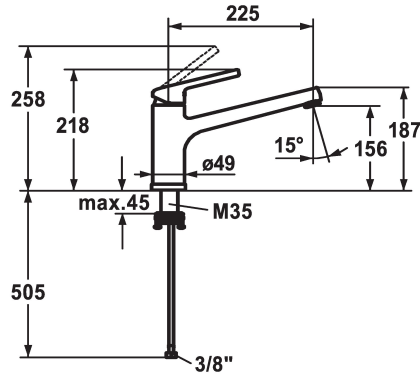

KWC LUNA E Lever mixer - Kitchen

Modell-Linie: LUNA E | 10.441.043.000FL
Taps | Manual taps

KWC-No.

125135
chromeline, A225

- * Lever mixer
- * Detachable for installation below windows - detached 55 mm
- * Swivel spout 160°
- Neoperl® Cascade®
- * KWC cartridge M 35
- with ceramic discs

- flow rate and temperature continuously variable
- * Flexible connection hoses 3/8"
- * Fastening by means of threaded sleeve M35 x 1.5 (preassembled socket)
- * Mounting hole size ø35 - 37 mm

Technical Data

Flow rate	12 l/min (3 bar)
Connection	Flexible connection hoses
Spout	swivel
Detachable	detachable
Handling	side lever
Color code	chrome
Installation_type	Pillar installation
Faucet_typ	Faucet
Dimension Height	218
Acoustic group	Battery1
Projection_A	A 225
Energy Label	B
Dimension Water outlet	156
material	Brass