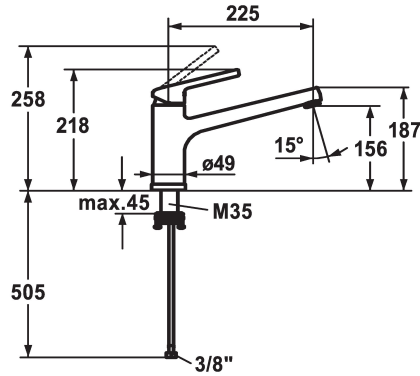

KWC LUNA E Lever mixer - Kitchen

Modell-Linie: LUNA E | 10.441.043.000FL
Armatura umywalkowa | Armatura jednouchwytowa

KWC-No.

125135
chromeline, A225

- * Lever mixer
- * Detachable for installation below windows - detached 55 mm
- * Swivel spout 160°
- Neoperl® Cascade®
- * KWC cartridge M 35
- with ceramic discs

- flow rate and temperature continuously variable
- * Flexible connection hoses 3/8"
- * Fastening by means of threaded sleeve M35 x 1.5 (preassembled socket)
- * Mounting hole size ø35 - 37 mm

Dane techniczne

A_Spout_Spray
Connection
ATT-KWC-AUSLAUF
ATT-KWC-UNTERFENSTER
Handling
ATT-KWC-FARBCODE
Installation_type
Faucet_typ
Dimension Height
G_Acoustic group
Projection_A
EnergyLabelCH
ATT-KWC-MASS-WASSERAUSTRITT
Material

12 l/min (3 bar)
Flexible_Anschlusschläuche
schwenkbar
wegnehmbar
seitenbedient
chromeline
Standmontage
01
218
1
A225
B
156
Mosiqdz