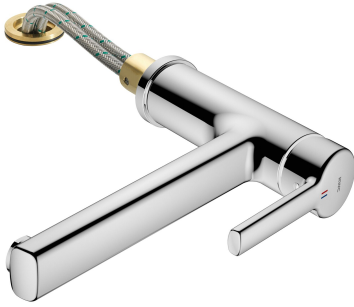

KWC LUNA E Lever mixer - Kitchen

Modell-Linie: LUNA E | 10.441.043.000FL
Armatura umywalkowa | Armatura jednouchwytowa

KWC-No.

125135
chromeline, A225

- * Lever mixer
- * Detachable for installation below windows - detached 55 mm
- * Swivel spout 160°
- Neoperl® Cascade®
- * KWC cartridge M 35
- with ceramic discs

- flow rate and temperature continuously variable
- * Flexible connection hoses 3/8"
- * Fastening by means of threaded sleeve M35 x 1.5 (preassembled socket)
- * Mounting hole size ø35 - 37 mm

Dane techniczne

12 l/min (3 bar)
Flexible_Anschlusschläuche
schwenkbar
wegnehmbar
seitenbedient
chromeline
Standmontage
01
218
1
A225
B
156
Mosiqdz