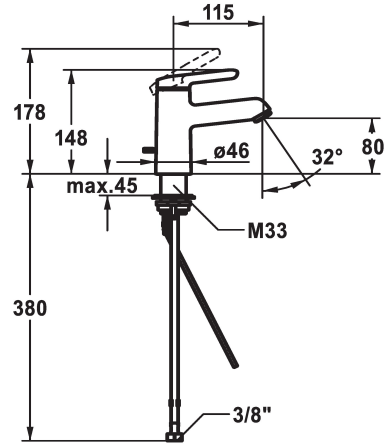

KWC WAMAS 2.0 Lever mixer - Basin

Modell-Linie: WAMAS 2.0 | 12.478.041.000FLGE
Umyvadlové armatury | Hydraulické armatury

KWC-No.

125145
chromeline, A 115, flexible connection hoses, without pop-up valve, with bar

- * Lever mixer
- * EcoProtect - water-saving device
- * Fixed spout
- Neoperl® Perlator® SSR, swivelling jet regulator
- * KWC cartridge M 35 OP
- with ceramic discs
- flow rate and temperature continuously variable

- temperature limitation
- * Flexible connection hoses 3/8"
- * QuickInstallation - Fastening via threaded connection with locking screws
- * Mounting hole size ø35 mm
- * Scope of delivery:
- KWC pop-up valve Z.538.581.000

Technické údaje

A_Spout_Spray
ATT-KWC-ABLAUFGARNITUR
Connection
ATT-KWC-AUSLAUF
Handling
ATT-KWC-FARBCODE
Installation_type
Faucet_typ
Measure_Height
G_Acoustic group
Projection_A
EnergyLabelCH
ATT-KWC-MASS-WASSERAUSTRITT
Material