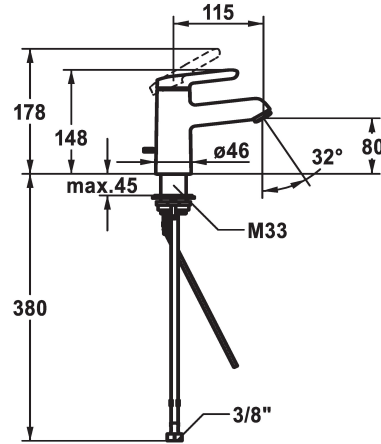

## KWC WAMAS 2.0

Lever mixer - Basin - CoolFix

Modell-Linie: WAMAS 2.0 | 12.478.031.000FLGE

Umyvadlové armatury | Hydraulické armatury

### KWC-No.

**125148**

chromeline, A 115, flexible connection hoses, without pop-up valve, with bar

- \* Lever mixer
- \* CoolFix - Cold water flow with a centered lever
- \* EcoProtect - water-saving device
- \* Fixed spout
- Neoperl® Perlator® SSR, swivelling jet regulator
- \* KWC cartridge M 35 OP
- with ceramic discs

- flow rate and temperature continuously variable
- temperature limitation
- \* Flexible connection hoses 3/8"
- \* QuickInstallation - Fastening via threaded connection with locking screws
- \* Mounting hole size ø35 mm

### Technické údaje

A_Spout_Spray
ATT-KWC-ABLAUFGARNITUR
Connection
ATT-KWC-AUSLAUF
Handling
ATT-KWC-FARBCODE
Installation_type
Faucet_typ
Measure_Height
ATT-KWC-ENERGIESPAREN
G_Acoustic_group
Projection_A
EnergyLabelCH
ATT-KWC-MASS-WASSERAUSTRITT
Material