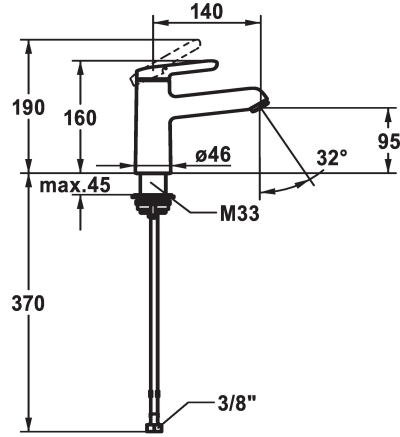

KWC WAMAS 2.0 Lever mixer - Basin

Modell-Linie: WAMAS 2.0 | 12.478.052.000FL
Umyvadlové armatury | Hydraulické armatury

KWC-No.

125149
chromeline, A 140, flexible connection hoses, with pop-up valve

125150
chromeline, A 140, flexible connection hoses, without pop-up valve

- * Lever mixer
- * EcoProtect - water-saving device
- * Fixed spout
- Neoperl® Perlator® SSR, swivelling jet regulator
- * KWC cartridge M 35 OP
- with ceramic discs

ATT-KWC- ABLAUFGARNITUR

mit_Ablaufgarnitur

ohne_Ablaufgarnitur

- flow rate and temperature continuously variable
- temperature limitation
- * Flexible connection hoses 3/8"
- * QuickInstallation - Fastening via threaded connection with locking screws
- * Mounting hole size ø35 mm

Faucet_typ

Measure_Height

G_Acoustic group

Projection_A

EnergyLabelCH

ATT-KWC-MASS-WASSERAUSTRITT

Material

5 l/min (3 bar)