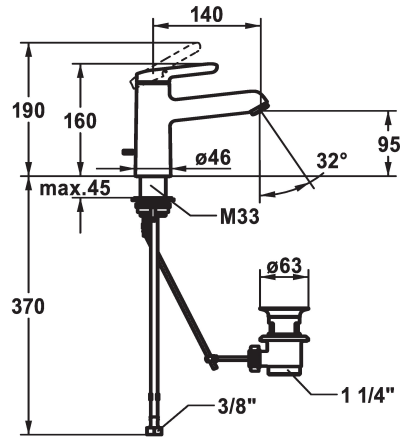

## KWC WAMAS 2.0

Lever mixer - Basin - CoolFix

Modell-Linie: WAMAS 2.0 | 12.478.032.000FL

Umyvadlové armatury | Hydraulické armatury

#### 125152

chromeline, A 140, flexible connection hoses, with pop-up valve

#### 125153

chromeline, A 140, flexible connection hoses, without pop-up valve

- \* Lever mixer
- \* CoolFix - Cold water flow with a centered lever
- \* EcoProtect - water-saving device
- \* Fixed spout
- Neoperl® Perlator® SSR, swivelling jet regulator
- \* KWC cartridge M 35 OP
- with ceramic discs
- flow rate and temperature continuously variable

### ATT-KWC-ABLAUFGARNITUR

mit\_Ablaufgarnitur

ohne\_Ablaufgarnitur

- temperature limitation
- \* Flexible connection hoses 3/8"
- \* QuickInstallation - Fastening via threaded connection with locking screws
- \* Mounting hole size ø35 mm
- \* Scope of delivery:
- KWC pop-up valve Z.538.581.000