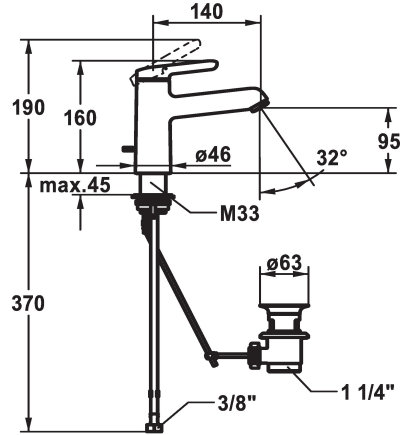

KWC WAMAS 2.0

Lever mixer - Basin - CoolFix

Modell-Linie: WAMAS 2.0 | 12.478.032.000FL

Hanat | Käsi käyttöiset hanat

KWC-No.

125152

chromeline, A 140, flexible connection hoses, with pop-up valve

125153

chromeline, A 140, flexible connection hoses, without pop-up valve

- * Lever mixer
- * CoolFix - Cold water flow with a centered lever
- * EcoProtect - water-saving device
- * Fixed spout
- Neoperl® Perlator® SSR, swivelling jet regulator
- * KWC cartridge M 35 OP
- with ceramic discs
- flow rate and temperature continuously variable

ATT-KWC-ABLAUFGARNITUR

mit_Ablaufgarnitur

ohne_Ablaufgarnitur

- temperature limitation
- * Flexible connection hoses 3/8"
- * QuickInstallation - Fastening via threaded connection with locking screws
- * Mounting hole size ø35 mm
- * Scope of delivery:
- KWC pop-up valve Z.538.581.000

Faucet_typ

Measure_Height

ATT-KWC-ENERGIESPAREN

G_Acoustic_group

Projection_A

EnergyLabelCH

ATT-KWC-MASS-WASSERAUSTRITT

Materiaali