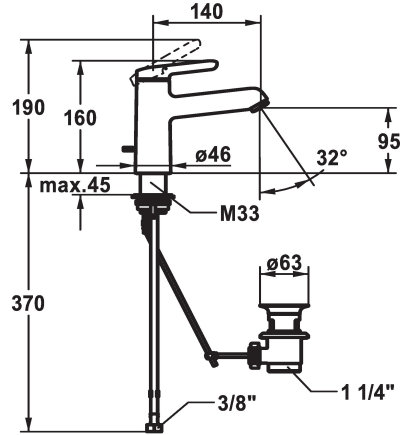

## KWC WAMAS 2.0

Lever mixer - Basin - CoolFix

Modell-Linie: WAMAS 2.0 | 12.478.032.000FL

Armatura umywalkowa | Armatura jednouchwytowa

#### 125152

chromeline, A 140, flexible connection hoses, with pop-up valve

#### 125153

chromeline, A 140, flexible connection hoses, without pop-up valve

- \* Lever mixer
- \* CoolFix - Cold water flow with a centered lever
- \* EcoProtect - water-saving device
- \* Fixed spout
  - Neoperl® Perlator® SSR, swivelling jet regulator
- \* KWC cartridge M 35 OP
  - with ceramic discs
  - flow rate and temperature continuously variable

### ATT-KWC- ABLAUFGARNITUR

mit\_Ablaufgarnitur

ohne\_Ablaufgarnitur

- temperature limitation
- \* Flexible connection hoses 3/8"
- \* QuickInstallation - Fastening via threaded connection with locking screws
- \* Mounting hole size ø35 mm
- \* Scope of delivery:
  - KWC pop-up valve Z.538.581.000