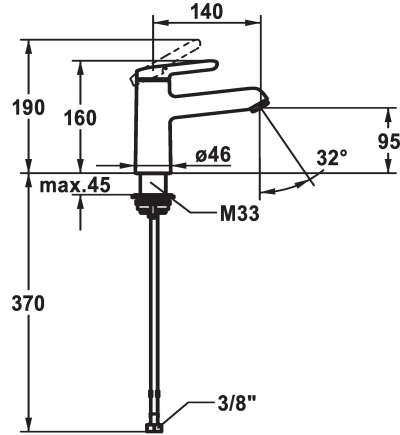

KWC WAMAS 2.0

Lever mixer - Basin - CoolFix

Modell-Linie: WAMAS 2.0 | 12.478.072.000FL

Umyvadlové armatury | Hydraulické armatury

KWC-No.

125152

chromeline, A 140, flexible connection hoses, with pop-up valve

125153

chromeline, A 140, flexible connection hoses, without pop-up valve

- * Lever mixer
- * CoolFix - Cold water flow with a centered lever
- * EcoProtect - water-saving device
- * Fixed spout
- Neoperl® Perlator® SSR, swivelling jet regulator
- * KWC cartridge M 35 OP
- with ceramic discs

ATT-KWC- ABLAUFGARNITUR

mit_Ablaufgarnitur

ohne_Ablaufgarnitur

- flow rate and temperature continuously variable
- temperature limitation
- * Flexible connection hoses 3/8"
- * QuickInstallation - Fastening via threaded connection with locking screws
- * Mounting hole size ø35 mm

Faucet_typ

Measure_Height

ATT-KWC-ENERGIESPAREN

G_Acoustic group

Projection_A

EnergyLabelCH

ATT-KWC-MASS-WASSERAUSTRITT

Materiál