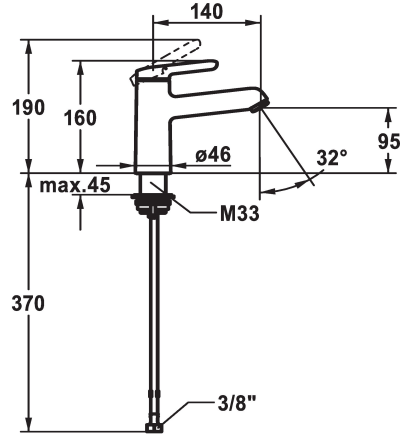

KWC WAMAS 2.0

Lever mixer - Basin - CoolFix

Modell-Linie: WAMAS 2.0 | 12.478.072.000FL

Hanat | Käsi käyttöiset hanat

KWC-No.

125152

chromeline, A 140, flexible connection hoses, with pop-up valve

125153

chromeline, A 140, flexible connection hoses, without pop-up valve

- * Lever mixer
- * CoolFix - Cold water flow with a centered lever
- * EcoProtect - water-saving device
- * Fixed spout
- Neoperl® Perlator® SSR, swivelling jet regulator
- * KWC cartridge M 35 OP
- with ceramic discs

ATT-KWC- ABLAUFGARNITUR

mit_Ablaufgarnitur

ohne_Ablaufgarnitur

- flow rate and temperature continuously variable
- temperature limitation
- * Flexible connection hoses 3/8"
- * QuickInstallation - Fastening via threaded connection with locking screws
- * Mounting hole size ø35 mm

Faucet_typ

Measure_Height

ATT-KWC-ENERGIESPAREN

G_Acoustic group

Projection_A

EnergyLabelCH

ATT-KWC-MASS-WASSERAUSTRITT

Materiaali