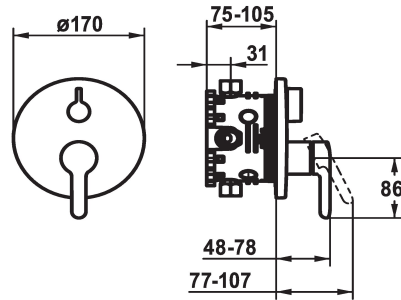

KWC WAMAS 2.0 Trim kit - Lever mixer - Tub

Modell-Linie: WAMAS 2.0 | 20.474.500.000
Sprchové armatury | Vanové armatury

KWC-No.

125172
chromeline, Trim kit

125173
chromeline, Trim kit, with vacuum breaker

- * Trim kit with function unit
- * Outflow top and below
- * Turning handle for diverter
- * KWC cartridge M 35 H
- with ceramic discs
- flow rate and temperature continuously variable
- * Scope of delivery:

ATT-KWC-UNTERPUTZ

FM-Set

FM-Set mit SI

- Function unit, lever, cap, sleeve, cover plate, holder for escutcheon, diverter
- Fastening of the cover plate without screws
- * To be ordered separately:
- Unit for concealed installation KWC BLUEBOX®
- ½", without shut-off valve, 39.999.900.931
- ¾" (½"), with shut-off valve, 39.999.910.931

ATT-KWC-UNTERPUTZ

EnergyLabelCH

Materiál

19 l/min (3 bar)

D170

frontbedient

chromeline

montáž na stěnu