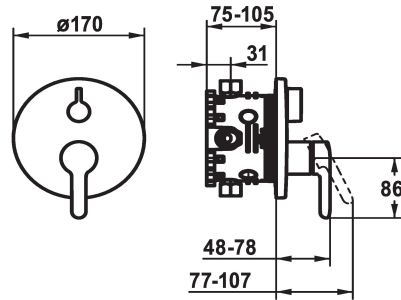

KWC WAMAS 2.0 Trim kit - Lever mixer - Tub

Modell-Linie: WAMAS 2.0 | 20.474.500.000
Armatura natryskowa | Baterie wannowe

KWC-No.

125172
chromeline, Trim kit

125173
chromeline, Trim kit, with vacuum breaker

- * Trim kit with function unit
- * Outflow top and below
- * Turning handle for diverter
- * KWC cartridge M 35 H
- with ceramic discs
- flow rate and temperature continuously variable
- * Scope of delivery:

ATT-KWC-UNTERPUTZ

FM-Set

FM-Set mit SI

- Function unit, lever, cap, sleeve, cover plate, holder for escutcheon, diverter
- Fastening of the cover plate without screws
- * To be ordered separately:
- Unit for concealed installation KWC BLUEBOX®
- ½", without shut-off valve, 39.999.900.931
- ¾" (½"), with shut-off valve, 39.999.910.931

Dane techniczne

ATT-KWC-A_ABGANG_UP

średnicy

Handling

ATT-KWC-FARBCODE

Installation_type

Faucet_typ

G_Acoustic group