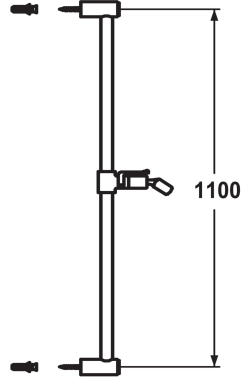

## KWC FIT Sliding wall bar

Modell-Linie: SHOWERCULTURE | K.26.99.02.176

### KWC-No.

**125179**  
matt black, L 1100

**125180**  
brushed steel, L 1100

- \* KWC Sliding wall bar FIT
- "The original"
- \* Made of brass
- \* KWC ball joint bracket, elevation adjustment lockable

### ATT-KWC-FARBCODE

matt black

brushed steel

- \* Tube diameter 18 mm
- \* The sliding wall bar can be shortened to any individual length as required

### Technické údaje

ATT-KWC-FARBCODE

Faucet\_typ

Measure\_L\_USA

Measure\_L

Materiál

matt black

IP22