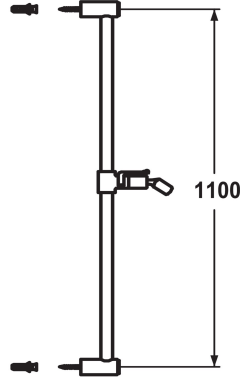

## KWC FIT Sliding wall bar

Modell-Linie: SHOWERCULTURE | K.26.99.02.176  
Suihkut ja suihkupaneelit | Suihkujen täydennysosat

### KWC-No.

**125179**  
matt black, L 1100

**125180**  
brushed steel, L 1100

### ATT-KWC-FARBCODE

matt black

brushed steel

\* KWC Sliding wall bar FIT  
- "The original"  
\* Made of brass  
\* KWC ball joint bracket, elevation adjustment lockable

\* Tube diameter 18 mm  
\* The sliding wall bar can be shortened to any individual length as required

### Tekniset tiedot

ATT-KWC-FARBCODE

Faucet\_typ

Measure\_L\_USA

Measure\_L

Materiaali

lviCode

matt black