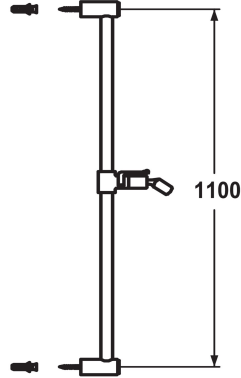

KWC FIT Sliding wall bar

Modell-Linie: SHOWERCULTURE | K.26.99.02.176

KWC-No.

125179
matt black, L 1100

125180
brushed steel, L 1100

ATT-KWC-FARBCODE

matt black

brushed steel

* KWC Sliding wall bar FIT
- "The original"
* Made of brass
* KWC ball joint bracket, elevation adjustment lockable

* Tube diameter 18 mm
* The sliding wall bar can be shortened to any individual length as required

Technical Data

ATT-KWC-FARBCODE

Faucet_typ

Measure_L_USA

Measure_L

Material

matt black

IP22