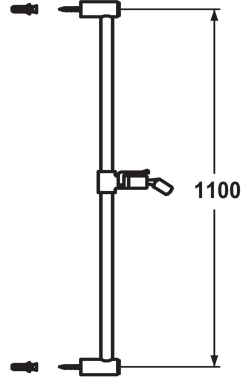

KWC FIT Sliding wall bar

Modell-Linie: SHOWERCULTURE | K.26.99.02.177

KWC-No.

125179
matt black, L 1100

125180
brushed steel, L 1100

- * KWC Sliding wall bar FIT
- "The original"
- * Made of brass
- * KWC ball joint bracket, elevation adjustment lockable

ATT-KWC-FARBCODE

matt black

brushed steel

- * Tube diameter 18 mm
- * The sliding wall bar can be shortened to any individual length as required

Technické údaje

ATT-KWC-FARBCODE

Faucet_typ

Measure_L_USA

Measure_L

Materiál

brushed steel

IP22

L1100-I

L1100

MESSING