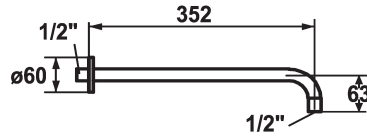

KWC SHOWERCULTURE

Shower arm

Modell-Linie: SHOWERCULTURE | 26.000.800.176

Showers | Shower arms

KWC-No.

122514
chromeline, L 352

125181
matt black, L 352

125182
brushed steel, L 352

Color code

chrome

matt black

brushed steel

* Shower arm
- with escutcheon

suitable for all KWC shower heads (since 2019)
* Connecting thread 1/2"

Technical Data

Diameter

D60

Color code

matt black

Faucet_typ

Wall mounted valve

Measure_L

L 352

material