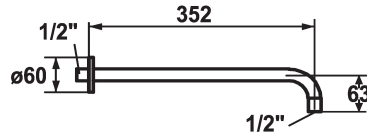

KWC SHOWERCULTURE

Shower arm

Modell-Linie: SHOWERCULTURE | 26.000.800.177

Showers | Shower arms

KWC-No.

122514
chromeline, L 352

125181
matt black, L 352

125182
brushed steel, L 352

Color code

chromeline

matt black

brushed steel

* Shower arm
- with escutcheon

suitable for all KWC shower heads (since 2019)

* Connecting thread 1/2"

Technical Data

Diameter
Color code
Faucet_typ
Measure Lenght
material

D60
brushed steel
Wall mounted valve
L 352
Brass