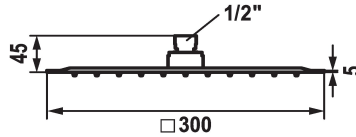

KWC PIATTO -X Q Shower head

Modell-Linie: SHOWERCULTURE | 26.000.205.700
Showers | Shower heads

KWC-No.

125551
matt black, 300x300

125186
stainless steel, D 300x300

Color code

matt black

stainless steel

- * Shower head KWC PIATTO -X Q
- * Made of stainless steel
- * With ball joint
- * Cleaning-friendly faceplate

- * Connecting thread 1/2"
- * To be ordered separately:
- Bracket

Technical Data

Flow rate
Diameter
Color code
Faucet_typ
Acoustic group
Energy Label
material

18 l/min (3 bar)
300 x 300
stainless steel
Safety element
Mains receiver1
D Mono battery 1.5 V
stainless steel