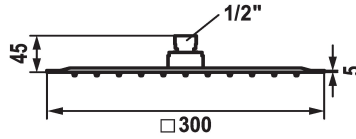

KWC PIATTO -X Q Shower head

Modell-Linie: SHOWERCULTURE | 26.000.205.700
Showers | Shower heads

KWC-No.

125551
matt black, 300x300

125186
stainless steel, D 300x300

Color code

matt black

stainless steel

- * Shower head KWC PIATTO -X Q
- * Made of stainless steel
- * With ball joint
- * Cleaning-friendly faceplate

- * Connecting thread 1/2"
- * To be ordered separately:
- Bracket

Technical Data

Flow rate	18 l/min (3 bar)
Diameter	300 x 300
Color code	stainless steel
Faucet_typ	Safety element
Acoustic group	2
Energy label	D Mono battery 1.5 V
material	stainless steel