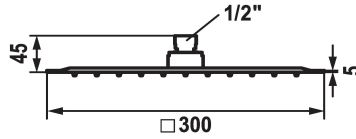

## KWC PIATTO -X Q Shower head

Modell-Linie: **SHOWERCULTURE | 26.000.205.700**  
Armatura natryskowa | Głowice natryskowe

### KWC-No.

**125551**  
matt black, 300x300

**125186**  
stainless steel, D 300x300

- \* Shower head KWC PIATTO -X Q
- \* Made of stainless steel
- \* With ball joint
- \* Cleaning-friendly faceplate

### ATT-KWC-FARBCODE

matt black

stainless steel

- \* Connecting thread 1/2"
- \* To be ordered separately:  
- Bracket

### Dane techniczne

A\_Spout\_Spray

średnicy

ATT-KWC-FARBCODE

Faucet\_typ

G\_Acoustic group

EnergyLabelCH

Materiał