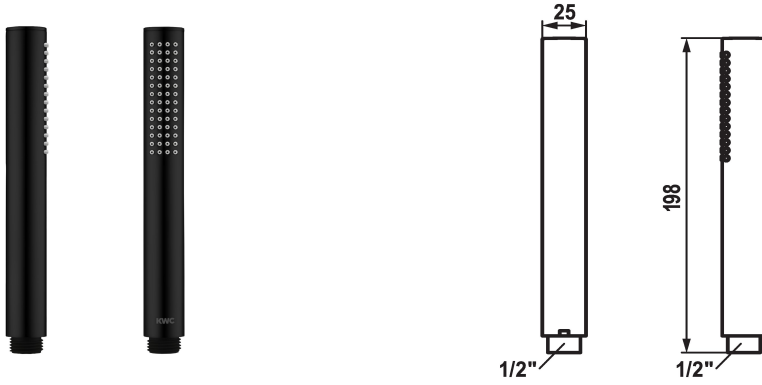

## KWC FIT-X Baton shower slim

Modell-Linie: FIT-X | 26.000.103.176  
Showers | Hand showers

### KWC-No.

**124493**  
chromeline

**125187**  
matt black

**125188**  
stainless steel

### Color code

chromeline

matt black

stainless steel

\* Baton shower KWC FIT-X slim  
\* Made of brass  
\* TouchProtect - anti-scald protection thanks to the "double skin"

principle  
\* Cleaning-friendly faceplate  
\* Connecting thread 1/2"

### Technical Data

Flow rate

8 l/min (3 bar)

Connection

G 1/2"

Color code

matt black

Faucet\_typ