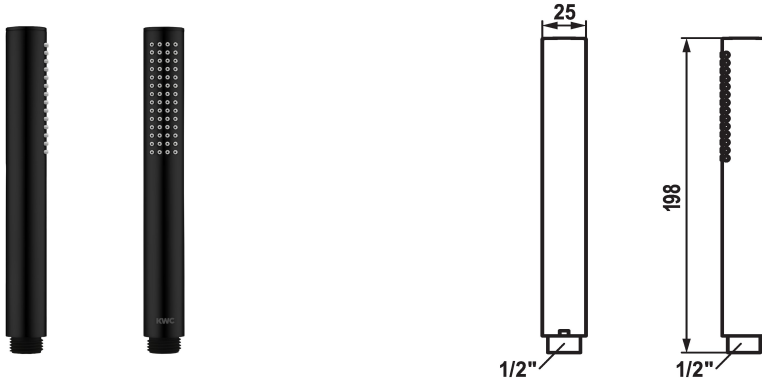

KWC FIT-X Baton shower slim

Modell-Linie: FIT-X | 26.000.103.176
Suihkut ja suihkupaneelit | Suihkut ja suihkupaneelit

KWC-No.

124493
chromeline

125187
matt black

125188
stainless steel

ATT-KWC-FARBCODE

chromeline

matt black

stainless steel

* Baton shower KWC FIT-X slim
* Made of brass
* TouchProtect - anti-scald protection thanks to the "double skin"

principle
* Cleaning-friendly faceplate
* Connecting thread 1/2"

Tekniset tiedot

A_Spout_Spray

8 l/min (3 bar)

Connection

G1/2"

ATT-KWC-FARBCODE

matt black

Faucet_typ