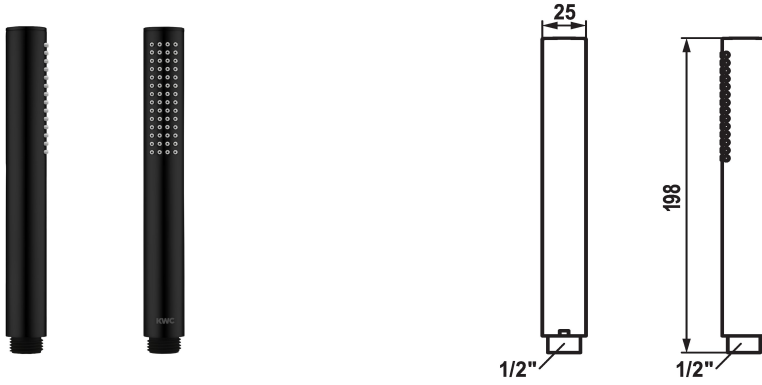

## KWC FIT-X Baton shower slim

Modell-Linie: FIT-X | 26.000.103.176  
Armatura natryskowa | Armatura natryskowa

### KWC-No.

**124493**  
chromeline

**125187**  
matt black

**125188**  
stainless steel

### ATT-KWC-FARBCODE

chromeline

matt black

stainless steel

\* Baton shower KWC FIT-X slim  
\* Made of brass  
\* TouchProtect - anti-scald protection thanks to the "double skin"

principle  
\* Cleaning-friendly faceplate  
\* Connecting thread 1/2"