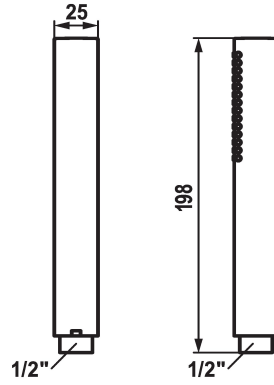

## KWC FIT-X Baton shower slim

Modell-Linie: FIT-X | 26.000.103.176  
Duschar | Duschar

### KWC-No.

**124493**  
chromeline

**125187**  
matt black

**125188**  
stainless steel

### ATT-KWC-FARBCODE

chromeline

matt black

stainless steel

\* Baton shower KWC FIT-X slim  
\* Made of brass  
\* TouchProtect - anti-scald protection thanks to the "double skin"

principle  
\* Cleaning-friendly faceplate  
\* Connecting thread 1/2"

### Technical Data

A\_Spout\_Spray

8 l/min (3 bar)

Connection

G1/2"

ATT-KWC-FARBCODE

matt black

Faucet\_typ