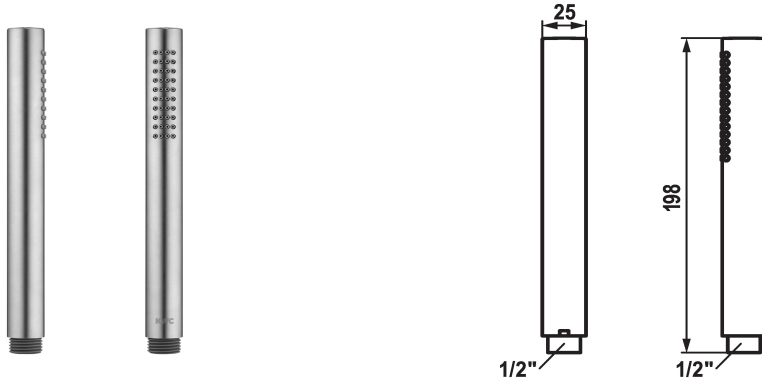

KWC FIT-X Baton shower slim

Modell-Linie: FIT-X | 26.000.103.700
Sprchové armatury | Sprchové armatury

KWC-No.

124493
chromeline

125187
matt black

125188
stainless steel

ATT-KWC-FARBCODE

chromeline

matt black

stainless steel

* Baton shower KWC FIT-X slim
* Made of stainless steel
* TouchProtect - anti-scald protection thanks to the "double skin"

principle
* Cleaning-friendly faceplate
* Connecting thread 1/2"

Technické údaje

A_Spout_Spray

Connection

ATT-KWC-FARBCODE

Faucet_typ

ATT-KWC-STRAHLART

G_Acoustic group

Materiál

8 l/min (3 bar)

G1/2"

stainless steel

18

04

yes

MESSING