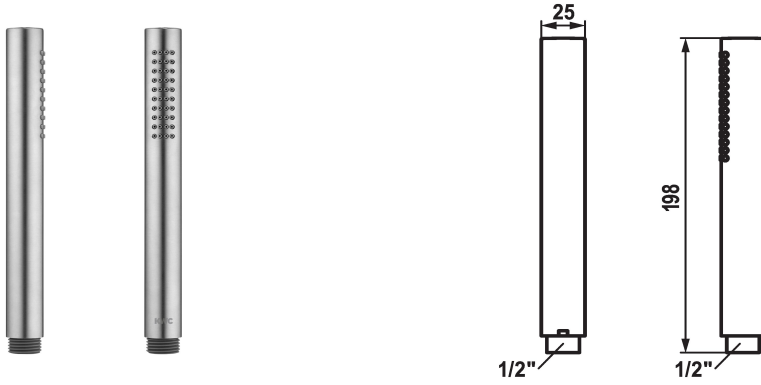

## KWC FIT-X Baton shower slim

Modell-Linie: FIT-X | 26.000.103.700  
Showers | Hand showers

### KWC-No.

**124493**  
chromeline

**125187**  
matt black

**125188**  
stainless steel

### Color code

chrome

matt black

stainless steel

\* Baton shower KWC FIT-X slim  
\* Made of stainless steel  
\* TouchProtect - anti-scald protection thanks to the "double skin"

principle  
\* Cleaning-friendly faceplate  
\* Connecting thread 1/2"

### Technical Data

Flow rate

8 l/min (3 bar)

Connection

G 1/2"

Color code

stainless steel

Faucet\_typ