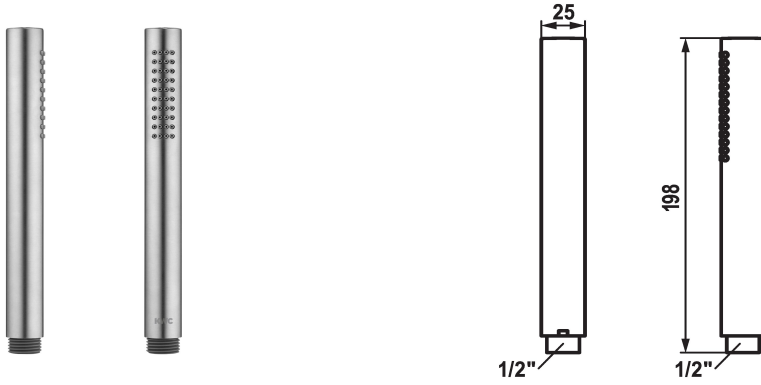

KWC FIT-X Baton shower slim

Modell-Linie: FIT-X | 26.000.103.700
Showers | Hand showers

KWC-No.

124493
chromeline

125187
matt black

125188
stainless steel

Color code

chromeline

matt black

stainless steel

* Baton shower KWC FIT-X slim
* Made of stainless steel
* TouchProtect - anti-scald protection thanks to the "double skin"

principle
* Cleaning-friendly faceplate
* Connecting thread 1/2"

Technical Data

Flow rate

8 l/min (3 bar)

Connection

G 1/2"

Color code

stainless steel

Faucet_typ

Pre-assembly unit

Spray type

Display

Acoustic group

yes

material

MESSING