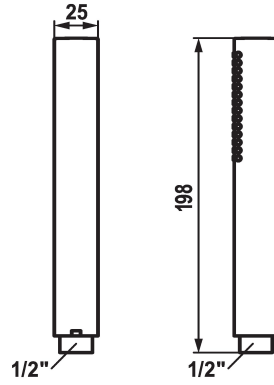

KWC FIT-X Baton shower slim

Modell-Linie: FIT-X | 26.000.103.700

Suihkut ja suihkupaneelit | Suihkut ja suihkupaneelit

KWC-No.

124493
chromeline

125187
matt black

125188
stainless steel

ATT-KWC-FARBCODE

chromeline

matt black

stainless steel

* Baton shower KWC FIT-X slim
* Made of stainless steel
* TouchProtect - anti-scald protection thanks to the "double skin"

principle
* Cleaning-friendly faceplate
* Connecting thread 1/2"

IviCode

8 l/min (3 bar)

G1/2"

stainless steel

18

04

yes

MESSING