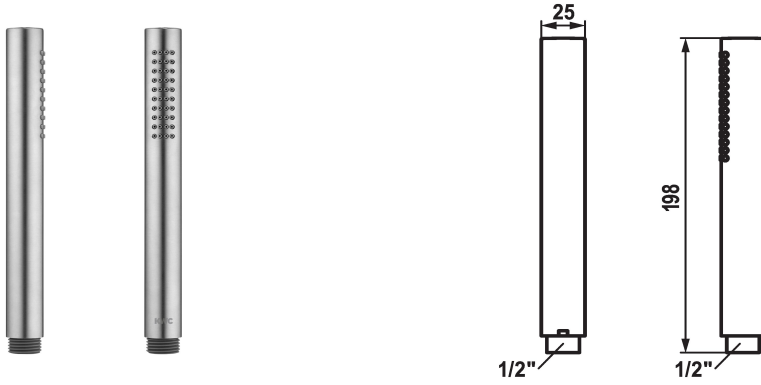

## KWC FIT-X Baton shower slim

Modell-Linie: FIT-X | 26.000.103.700  
Armatura natryskowa | Armatura natryskowa

### KWC-No.

**124493**  
chromeline

**125187**  
matt black

**125188**  
stainless steel

### ATT-KWC-FARBCODE

chromeline

matt black

stainless steel

\* Baton shower KWC FIT-X slim  
\* Made of stainless steel  
\* TouchProtect - anti-scald protection thanks to the "double skin"

principle  
\* Cleaning-friendly faceplate  
\* Connecting thread 1/2"

8 l/min (3 bar)

G1/2"

stainless steel

18

04

1

MESSING