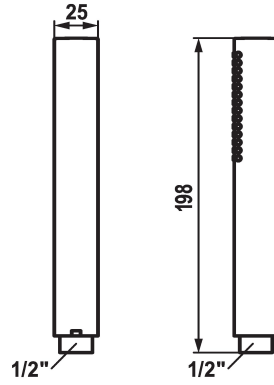

KWC FIT-X Baton shower slim

Modell-Linie: FIT-X | 26.000.103.700
Duschar | Duschar

KWC-No.

124493
chromeline

125187
matt black

125188
stainless steel

ATT-KWC-FARBCODE

chromeline

matt black

stainless steel

* Baton shower KWC FIT-X slim
* Made of stainless steel
* TouchProtect - anti-scald protection thanks to the "double skin"

principle
* Cleaning-friendly faceplate
* Connecting thread 1/2"

Technical Data

A_Spout_Spray

8 l/min (3 bar)

Connection

G1/2"

ATT-KWC-FARBCODE

stainless steel

Faucet_typ