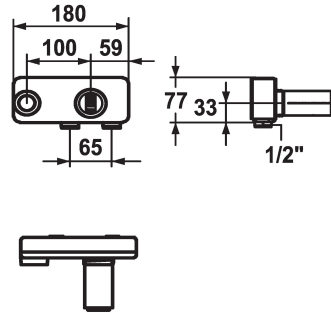

KWC AVA 2.0 Concealed unit

Modell-Linie: ACCESSOIRES | 39.001.402.000

KWC-No.

125189

chromeline, Concealed unit

* Concealed unit wall two hole
* Connecting thread 1/2"
* To be ordered separately:
- Installation kit Z.536.828

* Suitable for:
- KWC AVA 2.0
- KWC ORA

Technical Data

ATT-KWC-FARBCODE

chromeline

Installation_type

Väggmontering

ATT-KWC-UNTERPUTZ

Unterputz

Material

MESSING