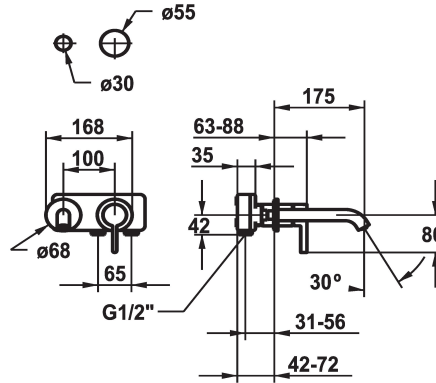

## KWC BEVO

Trim kit - Lever mixer - Basin

Modell-Linie: BEVO | 11.422.063.000

Umyvadlové armatury | Hydraulické armatury

KWC-No.
<b>125190</b> chromeline, A 175, Trim kit
<b>125191</b> chromeline, A 225, Trim kit
<b>125399</b> matt black, A 175, Trim kit
<b>125400</b> matt black, A 225, Trim kit
<b>125401</b> brushed steel, A 175, Trim kit
<b>125402</b> brushed steel, A 225, Trim kit

ATT-KWC-FARBCODE	Projection_A
chromeline	A175
chromeline	A225
brushed steel	A175
brushed steel	A225

- \* Trim kit Lever mixer
- \* EcoProtect - water-saving device
- \* Fixed spout
- Neoperl® Caché® CS, Coin Slot
- \* OptimalSpace - ample space for washing or working
- \* KWC cartridge M 35 H

- with ceramic discs
- flow rate and temperature continuously variable
- \* To be ordered separately:
- Unit for concealed installation ½" 39.001.401.931
- \* To be ordered separately (optional or if necessary):
- Extension set 20 mm Z.536.333

### Technické údaje

A_Spout_Spray
ATT-KWC-AUSLAUF
ATT-KWC-DURCHMESSER
Handling
ATT-KWC-FARBCODE
Installation_type
Faucet_typ
G_Acoustic_group
ATT-KWC-UNTERPUTZ
Projection_A
EnergyLabelCH
Material

5 l/min (3 bar)
fixovaná
168x68
frontbedient
chromeline
montáž na stěnu
01
yes
FM-Set
A175
A
mosaz